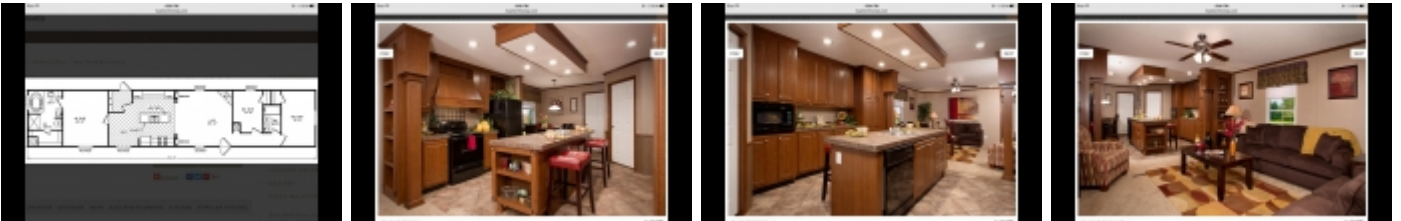

#29, RIVER BIRCH 1808 #29 0,00 USD

iPad

3:03 PM
riverbirchhomes.com

62%

HOUSES

/ Models & Plans / 1800 North River Series

SHARE | f t p G+

INTERIOR DECOR
GALLERY
VIDEO WALKTHRU

INTERIOR EXTERIOR BATH ELECTRIC/PLUMBING KITCHEN POPULAR OPTIONS

River Birch Homes is providing a Quality

PROPERTY INFORMATION:

Address	: 1050 county road 28, Clanton, 35046, Alabama
Category	: New Homes
Property type	: New
Is Feature	: Yes
Sold	: 0000-00-00
Number bathrooms	: 2
Number bedrooms	: 3