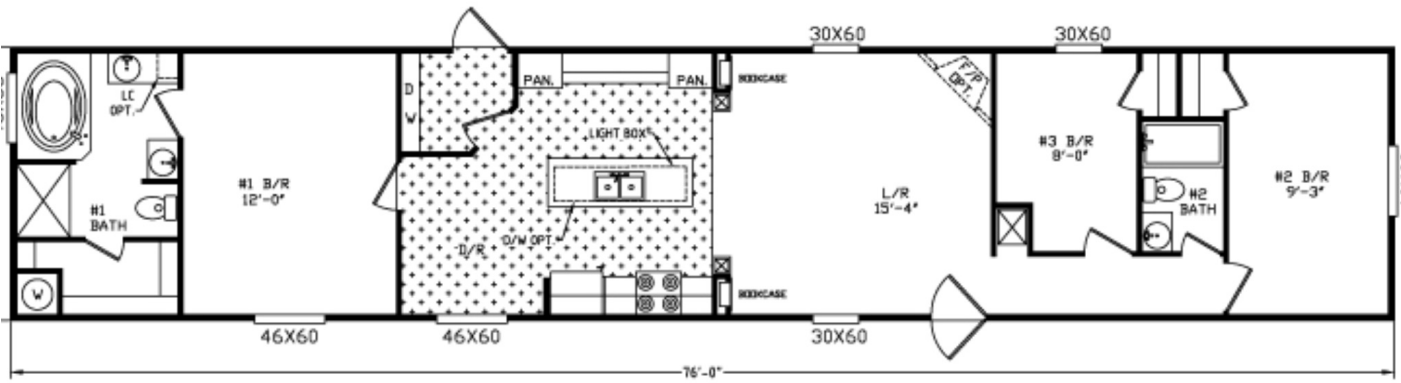

#29, RIVER BIRCH 1808 #29 0,00 USD

iPad

3:03 PM
riverbirchhomes.com

62%

HOUSES

/ Models & Plans / 1800 North River Series

SHARE | f t p G+

INTERIOR DECOR
GALLERY
VIDEO WALKTHRU

INTERIOR EXTERIOR BATH ELECTRIC/PLUMBING KITCHEN POPULAR OPTIONS

River Birch Homes is providing a Quality

PROPERTY INFORMATION:

Address	: 1050 county road 28, Clanton, 35046, Alabama
Category	: New Homes
Property type	: New
Is Feature	: Yes
Sold	: 0000-00-00
Number bathrooms	: 2
Number bedrooms	: 3